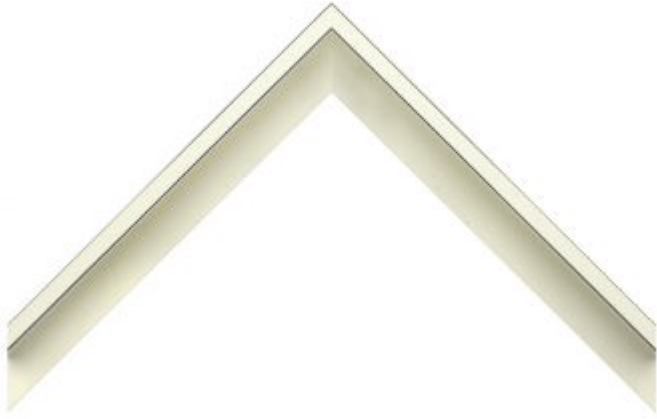

FOTIOU

FINE MOULDING BY DESIGN™

#1048WH

PAINTED COCONUT WHITE FINISH WITH BLACK EDGES ON 1" DEEP FLOATER PROFILE WITH 3/8" FACE. COLOR ON SIDE MATCHES FACE.

Collection

Wood & Color Collection

Series

Tango

Style

Contemporary

Type

Floater

Color

White

Finish

Matte

Product Width

1 3/8

Product Height

1 1/2

Product Rabbet

1