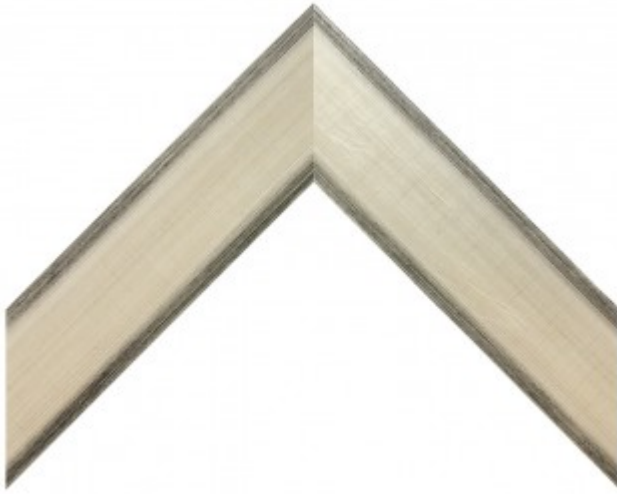

FOTIOU

FINE MOULDING BY DESIGN™

#5279SI

ANTIQUÉ SILVER WITH STRATCHED BROWN STRIATIONS

Collection

Gold & Silver Collection

Series

Manhattan

Style

Contemporary

Type

Frame Moulding

Color

Silver

Finish

Leaf

Product Width

3 1/4

Product Height

2 1/4

Product Rabbet

1