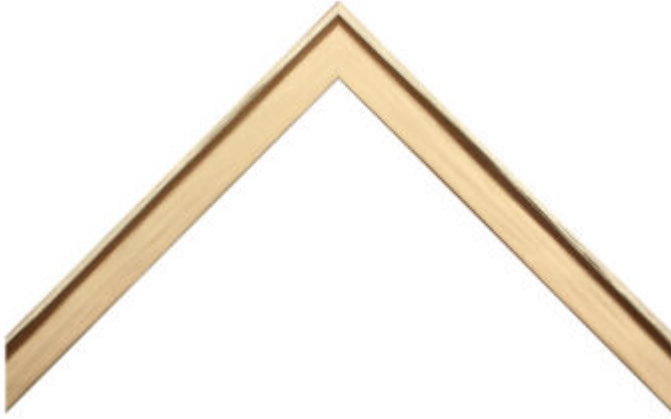

FOTIOU
FINE MOULDING BY DESIGN™

#6576GO

1 1/4" TWO TONE GOLD LEAF FINISH ON SCOOPED PROFILE AND RAISED BACK

Collection

Gold & Silver Collection

Series

Chateau

Style

Classic

Type

Frame Moulding

Color

Gold

Finish

Leaf

Product Width

1 1/4

Product Height

1/2