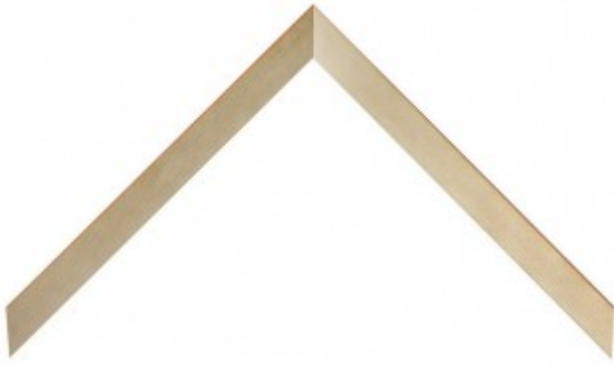

FOTIOU

FINE MOULDING BY DESIGN™

#5786SI

SLANTED PROFILE WITH ANTIQUE SILVER LEAF AND RED SCRATCHES

Collection

Gold & Silver Collection

Series

Somerset

Style

Contemporary

Type

Frame Moulding

Color

Silver

Finish

Leaf

Product Width

1

Product Height

7/8

Product Rabbet

1/2