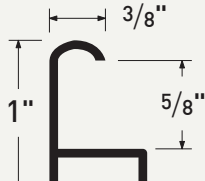

Monochrome

Flawlessly opaque black and white painted finishes

A collection of solid black and pure white painted finishes, perfect for creating a clean, crisp outline for art and photography.

Profile 15