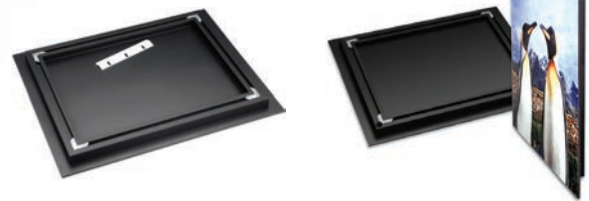

Item No.	Description	Width	Height	Length	Qty.
ML31-Z	Backmount Silver	1.75"	.75"	10'	120
ML31-21	Backmount Matte Blk	1.75"	.75"	10'	120
MAH31-P	Cleat Hanger	0.18"	1"	10'	400

ADDITIONAL HARDWARE

Image	Item No.	Description	Quantity
	HA1513	Bumper	100

VELCRO CORNER HARDWARE

Image	Item No.	Description	Quantity
 For secure corner sample hanging	HA1650	Velcro chevron polybag	50

SECURITY HARDWARE

Image	Item No.	Description	Quantity
 Hanger-use in top channel of frame	HA3911	Security top hook	Each
 Lock - use in bottom channel of frame	HA3811	Security lock	Each
 Use to unlatch security lock	HA3311	Security hanger key	100