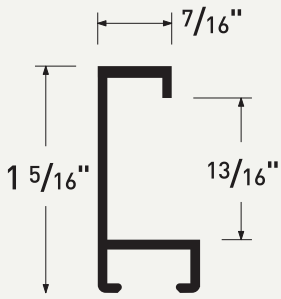

Angular caps with unique narrow face

An assortment of elegant anodized mouldings that provide the classic simplicity of a cap with the unique minimalism of aluminum.

Profile 93

Profile 117

Mini Caps:
Profile 93
8 finishes