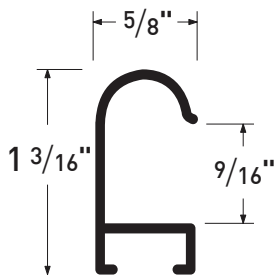

PROFILE 25

REF#	COLOR	PAGE #
01	Silver	31
02	Frosted Silver	31
04	Frosted Gold	31
14	German Silver	31
20	Anodic Black	31
21	Matte Black	31

33