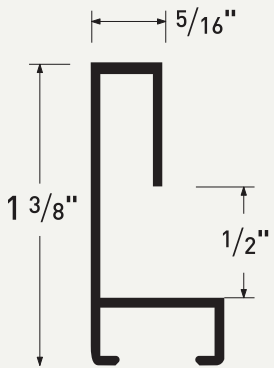

Profile 129