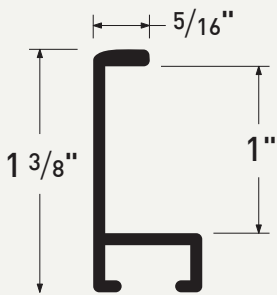

Signature

The original flat-top Nielsen profile

A perennial favorite, with renewed appeal for today's minimalist trend. A diminutive face available in 3 rabbet depths and a full complement of classic anodized finishes.

Profile 22

Framed with ML1104 Frosted Gold

Signature:
Profile 11
12 finishes