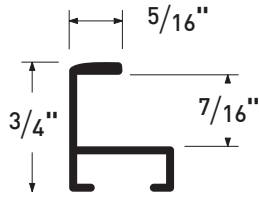

Finishes available by profile

11

PROFILE 11

REF#	COLOR	PAGE #
01	Silver	28
02	Frosted Silver	28
03	Gold	28
04	Frosted Gold	28
08	Frosted Bronze	28
10	Graphite	28
12	Frosted Pewter	28
13	Contrast Grey	28
14	German Silver	28
20	Anodic Black	28
21	Matte Black	28
23	Antique Gold	28
50	Black	25
154	Flor. Grey	6
156	Flor. Black	6

12