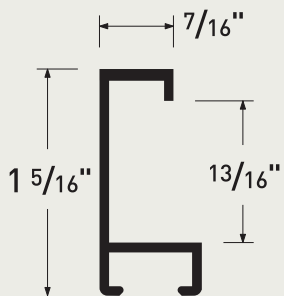

Profile 117