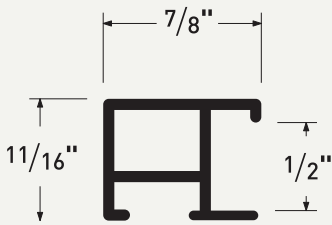

Tuscan Linen

Right-angle brushing with a textile aesthetic

A brushed finish that captivates the eye by pairing the sleek lines of aluminum with the softened visual of a fine fabric. Available in a palette of warm and cool metals, perfect for traditional and contemporary settings.

Profile 97

Framed with ML93557 Pewter

Tuscan Linen:
Profile 93
7 finishes

Framed with ML93558 Slate