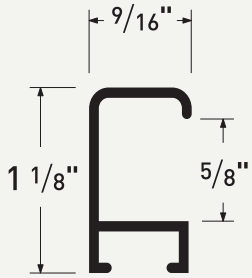

Curve Appeal

Unique curved shapes for a modern style

Appealing curved faces and turning points create unique reflections and contemporary style. The perfect complement to today's "cornerless" furniture trend.

Profile 21