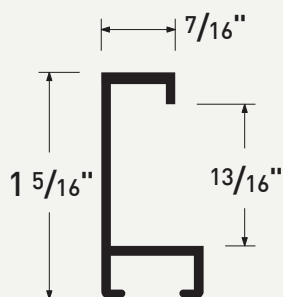

Profile 34

Timberline:
Profile 34
1 finish

ML34280
American Natural

Profile 117

Framed with ML34280 American Natural

Timberline:
Profile 117
1 finish

ML117280
American Natural

Framed with ML117280 American Natural