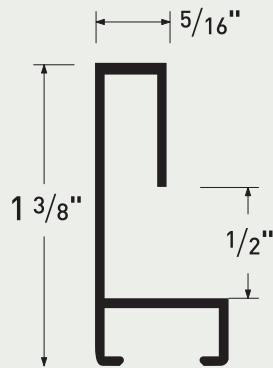

PROFILE 129

REF#	COLOR	PAGE #
01	Silver	15
07	Bronze	15
13	Contrast Gray	15
15	Amber	15
20	Anodic Black	15
21	Matte Black	15
52	Bright White	24

225