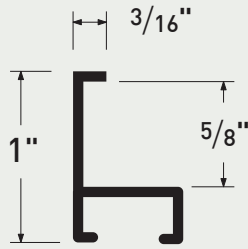

PROFILE 33

REF#	COLOR	PAGE #
50	Black	25

34