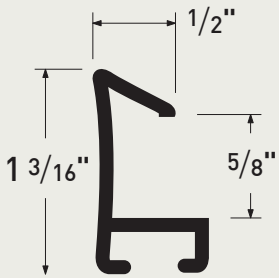

Vivids

Brilliantly translucent paint finishes

A full palette of vibrant colors enhanced by the silver undertone of aluminum, ideal for sports framing, kids' creations, and modern art.

Profile 65