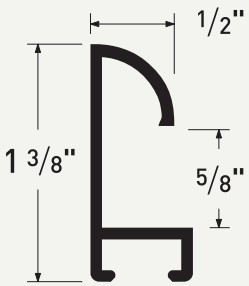

Curve Appeal

Unique curved shapes for a modern style

Appealing curved faces and turning points create unique reflections and contemporary style. The perfect complement to today's "cornerless" furniture trend.

Profile 24

Curve Appeal:
Profile 21
4 finishes