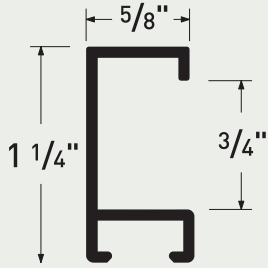

PROFILE 94

REF#	COLOR	PAGE #
02	Frosted Silver	18
21	Matte Black	18

95