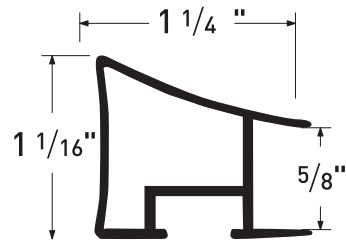

PROFILE 225

REF#	COLOR	PAGE #
154	Graphite	11
421	Jet Black	11
452	Frosted Gold	11
469	Modern Pewter	11