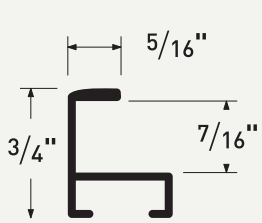

Soft cross-hatch brushing
on anodized finishes

Light cross-hatch brushing provides gentle visual highs and lows, with a subtle luster for elegant and sophisticated designs.

Profile 11

Profile 15

Profile 93