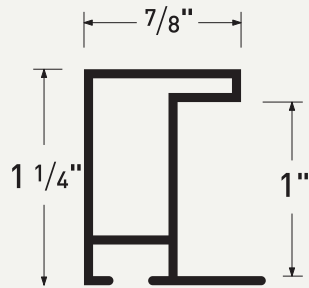

Caps

Classic angular profiles

The go-to collection for simply classic framing. Offering a comprehensive selection of anodized finishes and popular sizes for traditional and modern frame designs.

Profile 95