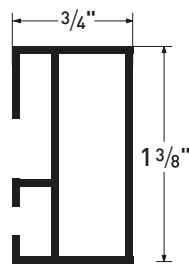

BACKMOUNT HANGING SYSTEM

Metal moulding for mounting glass, metal and acrylic prints.

Mounted print is 3/4" off of the wall when hung.

Large surface area for adhesive.

Special channel for custom length metal cleat for increased hanging stability and weight limits.

Optional security hardware for contract jobs