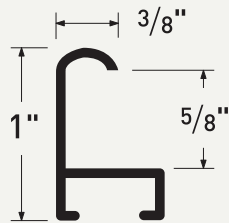

Soft cross-hatch brushing
on anodized finishes

Light cross-hatch brushing provides gentle visual highs and lows, with a subtle luster for elegant and sophisticated designs.

Profile 11

Profile 15

Profile 93