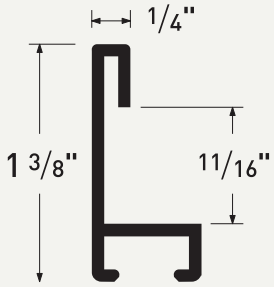

Highlights

Ultra-thin mouldings with deep inner face

Anodized mouldings that create a visual treasure box, with a delicate surround and recessed art position. Perfect for photography and contemporary images.

Profile 34