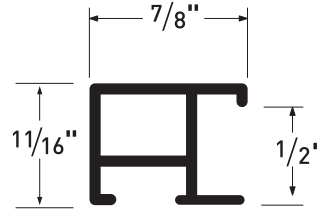

PROFILE 97

REF#	COLOR	PAGE #
14	German Silver	19
21	Matte Black	19
50	Black	25
150	Florentine Silver	7
151	Florentine Gold	7
154	Florentine Grey	7
155	Florentine Amber	7
156	Florentine Black	7
167	Florentine Walnut	7
400	Br. Aluminum Satin	8
550	Tuscan Linen Silver	5
552	Tuscan Linen Raw Steel	5
553	Tuscan Linen Caramel	5
555	Tuscan Linen Amber	5
556	Tuscan Linen Black	5
557	Tuscan Linen Pewter	5
558	Tuscan Linen Slate	5

99