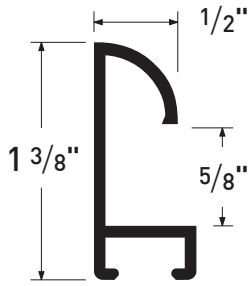

24

PROFILE 24

REF#	COLOR	PAGE #
414	Brushed Satin German Silver	13
421	Brushed Satin Black	13
423	Brushed Satin Antique Gold	13
469	Br. Satin Stainless Steel	13
471	Brushed Satin Slate	13
475	Br. Satin Chocolate	13
476	Br. Satin Sapphire	13

25