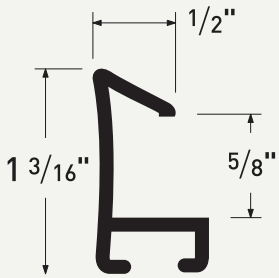

ML117400
Brushed Aluminum

ML117470
Brushed Satin Nickel

ML117478
Brushed Satin Pewter

Framed with ML117400 Brushed Satin Nickel

Reflections

Curved surfaces with crisp turning points

A uniquely aluminum aesthetic, the convergence of arched surface, angular turning points, and surface brushing provide lustrous reflections that enhance all framing designs.