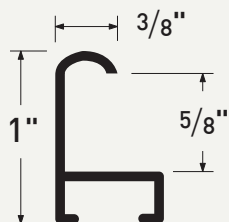

Artist Palette

Traditional opaque paint colors

A rainbow palette of the most popular classic paint colors, now featuring **Pop Culture hues on profile 117!** Perfect for framing sports memorabilia, comic books and more!

Profile 15