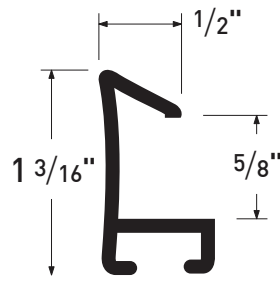

PROFILE 65

REF#	COLOR	PAGE #
246	Old Gold	20
251	Barely Gold	20
252	Robin's Egg	20
421	Brushed Satin Black	10
429	Brushed Anodic Black	10

71