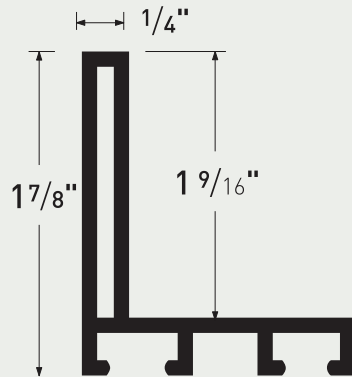

PROFILE 14

REF#	COLOR	PAGE #
14	German Silver	29
21	Matte Black	29

15

REF#	COLOR	PAGE #
01	Silver	30
02	Frosted Silver	30
03	Gold	30
04	Frosted Gold	30
08	Frosted Bronze	30
10	Graphite	30
12	Frosted Pewter	30
13	Contrast Grey	30
14	German Silver	30
19	Frosted Walnut	30
20	Anodic Black	30
21	Matte Black	30
23	Antique Gold	30
24	Cobalt	30
50	Black	25
52	Bright White	24
55	Right Red	22
58	Indigo	22
66	Lapis	22
68	Chinese Red	22
150	Flor. Silver	6
153	Flor. Pewter	6
154	Flor. Grey	6
155	Flor. Amber	6
156	Flor. Black	6
164	Dusk	30
170	Frosted Umber	30

21