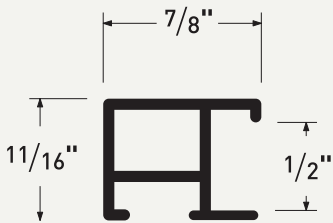

Soft cross-hatch brushing
on anodized finishes

Light cross-hatch brushing provides gentle visual highs and lows, with a subtle luster for elegant and sophisticated designs.

Profile 11

Profile 15

Profile 93