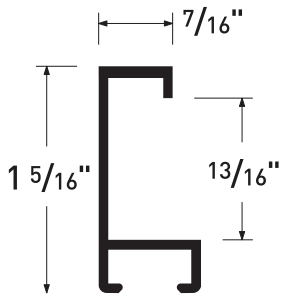

117

PROFILE 117

REF#	COLOR	PAGE #
01	Silver	17
02	Frosted Silver	17
04	Frosted Gold	17
10	Graphite	17
12	Frosted Pewter	17
14	German Silver	17
19	Frosted Walnut	17
20	Anodic Black	17
21	Matte Black	17
23	Antique Gold	17
50	Black	25
52	Bright White	24
55	Right Red	39
58	Indigo	39
164	Dusk	17
201	Maroon	39
202	Tiger Orange	39
203	Sunshine	39
204	Kelly Green	39
205	Forest Green	39
206	Aqua	39
207	Bright Blue	39
208	Royal Purple	39
227	Tornado Red	21
230	Reflex Silver	21
231	Gold Bullion	21
232	Galactic Blue	21
233	Purple Haze	21
235	Tangerine Twist	21
236	Cyber Green	21
237	Raspberry Fizz	21
238	Turquoise	21
240	Amethyst	21
270	Burnt Sienna	17
280	American Natural	27
400	Brushed Aluminum Satin	9
470	Brushed Satin Nickel	9
478	Brushed Satin Pewter	9

129