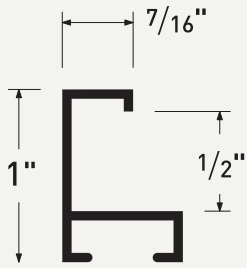

reframed

HARDWARE & PARTS	34
FINISHES BY PROFILE	36
PROFILES BY FINISH	40
ORDER YOUR FREE CORNER SAMPLES	42

Tuscan Linen

Right-angle brushing with a textile aesthetic

A brushed finish that captivates the eye by pairing the sleek lines of aluminum with the softened visual of a fine fabric. Available in a palette of warm and cool metals, perfect for traditional and contemporary settings.