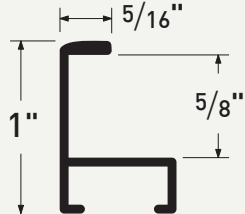

Signature

The original flat-top Nielsen profile

A perennial favorite, with renewed appeal for today's minimalist trend. A diminutive face available in 3 rabbet depths and a full complement of classic anodized finishes.

Profile 12

Framed with ML1104 Frosted Gold

Signature:
Profile 11
12 finishes