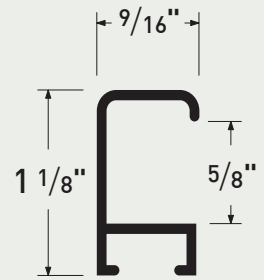

PROFILE 21

REF#	COLOR	PAGE #
08	Frosted Rose Gold	12
21	Matte Black	12
23	Antique Gold	12
50	Matte Black	25
227	Tornado Red	23
233	Purple Haze	23
235	Tangerine Twist	23
250	Merlot	23
257	Sapphire	23
258	Really Teal	23
261	Dawn	23
400	Chrome	12

22