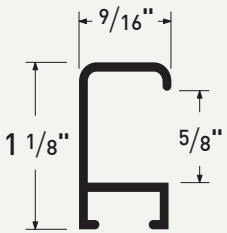

Monochrome

Flawlessly opaque black and white painted finishes

A collection of solid black and pure white painted finishes, perfect for creating a clean, crisp outline for art and photography.

Profile 21