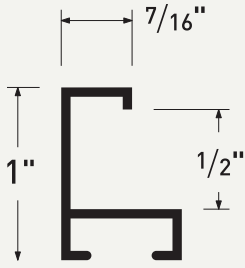

Mini Caps

Angular caps with unique narrow face

An assortment of elegant anodized mouldings that provide the classic simplicity of a cap with the unique minimalism of aluminum.

Profile 93