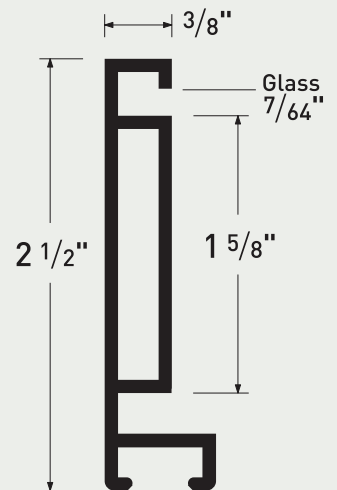

PROFILE 100

REF#	COLOR	PAGE #
14	German Silver	33
21	Matte Black	33