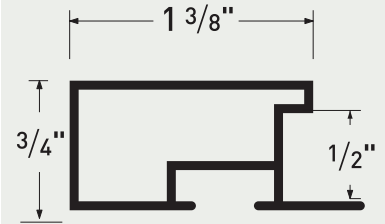

PROFILE 99

REF#	COLOR	PAGE #
21	Matte Black	19
150	Florentine Silver	7
154	Florentine Grey	7
156	Florentine Black	7
421	Brushed Black Satin	8
430	Brushed German Silver	8
470	Brushed Satin Nickel	8
478	Brush Satin Pewter	8

100