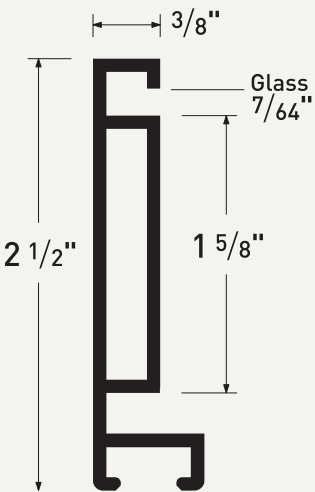

Profile 100