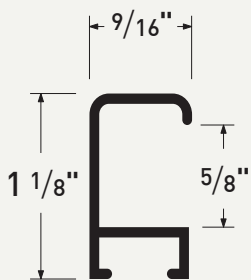

Artist Palette

Traditional opaque paint colors

A rainbow palette of the most popular classic paint colors, now featuring **Pop Culture hues on profile 117!** Perfect for framing sports memorabilia, comic books and more!

Profile 21

Artist Palette:
Profile 15
4 finishes

Artist Palette:
Profile 21
7 finishes