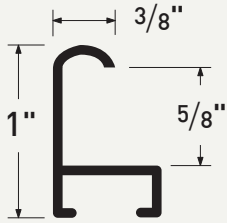

ML2203
Gold

ML2214
German Silver

ML2220
Anodic Black

ML2221
Matte Black

Framed with ML2221 Matte Black

Litho

The iconic Poster Frame

The classic poster frame available in 3 sizes, featuring a half-round top and a versatile assortment of traditional anodized finishes. A retro look that is always in style.