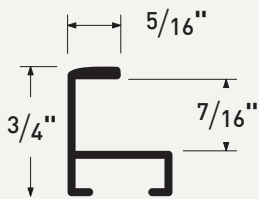

Signature

The original flat-top Nielsen profile

A perennial favorite, with renewed appeal for today's minimalist trend. A diminutive face available in 3 rabbet depths and a full complement of classic anodized finishes.

Profile 11