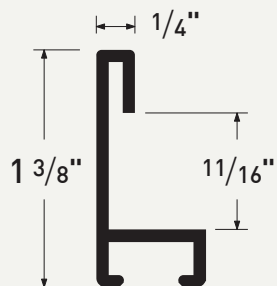

Profile 34

Timberline:
Profile 34
1 finish

ML34280
American Natural

Profile 117

Framed with ML34280 American Natural

Timberline:
Profile 117
1 finish

ML117280
American Natural

Framed with ML117280 American Natural