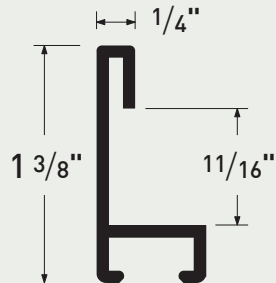

PROFILE 34

REF#	COLOR	PAGE #
14	German Silver	14
21	Matte Black	14
179	Black Metalline	14
280	American Natural	27

65