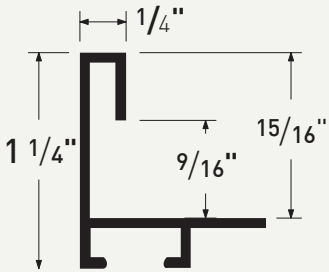

Showcase

Shadowboxes and float frames

Easy to use, elegant in appearance and boasting the strength and durability of aluminum, this collection of shadow box and float mouldings offers the perfect solution to functional frame designs.

Profile 13