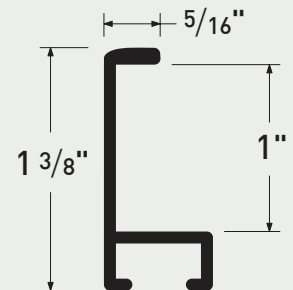

PROFILE 22

REF#	COLOR	PAGE #
01	Silver	29
02	Frosted Silver	29
03	Gold	29
14	German Silver	29
20	Anodic Black	29
21	Matte Black	29