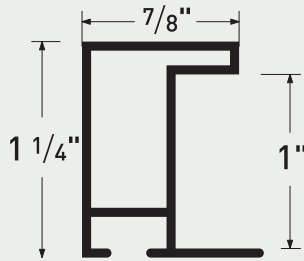

PROFILE 95

REF#	COLOR	PAGE #
10	Graphite	18
14	German Silver	18
21	Matte Black	18
23	Antique Gold	18
224	Matte White	24
429	Br. Anodic Black	8
470	Br. Satin Nickel	8

97