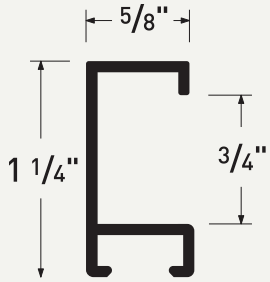

Caps

Classic angular profiles

The go-to collection for simply classic framing. Offering a comprehensive selection of anodized finishes and popular sizes for traditional and modern frame designs.

Profile 94