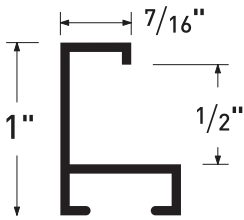

Finishes available by profile

93

PROFILE 93

REF#	COLOR	PAGE #
01	Silver	16
04	Frosted Gold	16
14	German Silver	16
19	Frosted Walnut	16
20	Anodic Black	16
21	Matte Black	16
23	Antique Gold	16
50	Black	25
52	Bright White	24
150	Florentine Silver	7
154	Florentine Grey	7
156	Florentine Black	7
170	Frosted Umber	16
550	Tuscan Linen Silver	4
552	Tuscan Linen Raw Steel	4
553	Tuscan Linen Caramel	4
555	Tuscan Linen Amber	4
556	Tuscan Linen Black	4
557	Tuscan Linen Pewter	4
558	Tuscan Linen Slate	4

94