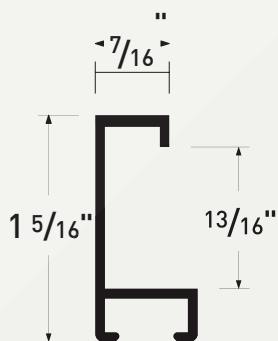

Profile 117

Artist Palette:
Profile 15
4 finishes