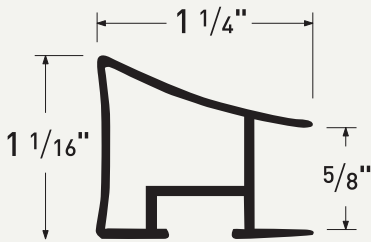

Framed with ML225469 Modern Pewter

Profile 225