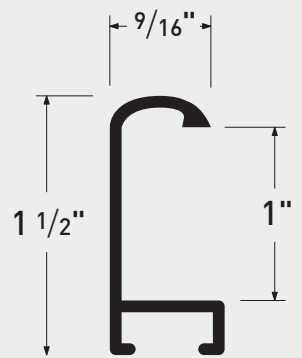

PROFILE 71

REF#	COLOR	PAGE #
21	Matte Black	31