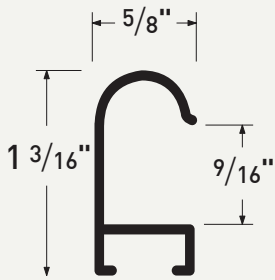

Litho

The iconic Poster Frame

The classic poster frame available in 3 sizes, featuring a half-round top and a versatile assortment of traditional anodized finishes. A retro look that is always in style.

Profile 25

Litho:
Profile 15
16 finishes