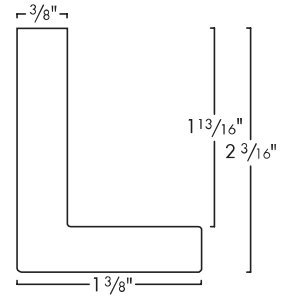

305-20 Gold

Series 305

Series 348

348-32 White Woodgrain

348-28 Charcoal

Shadow Boxes

240-42 Bleached Natural Woodgrain

240-50 Shiny Gold