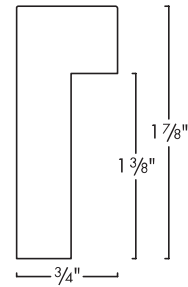

Shadow Boxes

Series 328