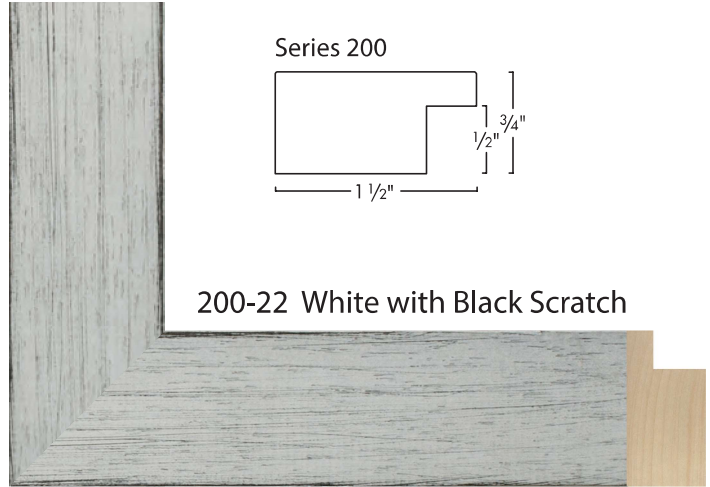

297-73 True Silver

200-22 White with Black Scratch