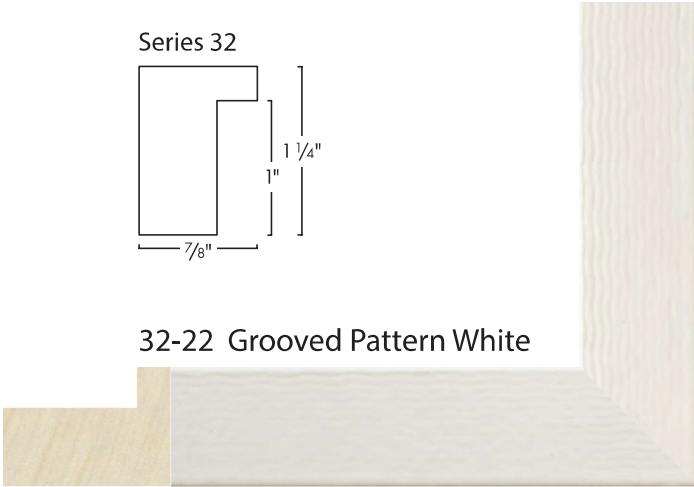

297-52 Blonde Maple

297-53 Silver with Black Lines

297-58 Taupe

297-73 True Silver

Avant-Garde

WOOD

Series 32

32-22 Grooved Pattern White