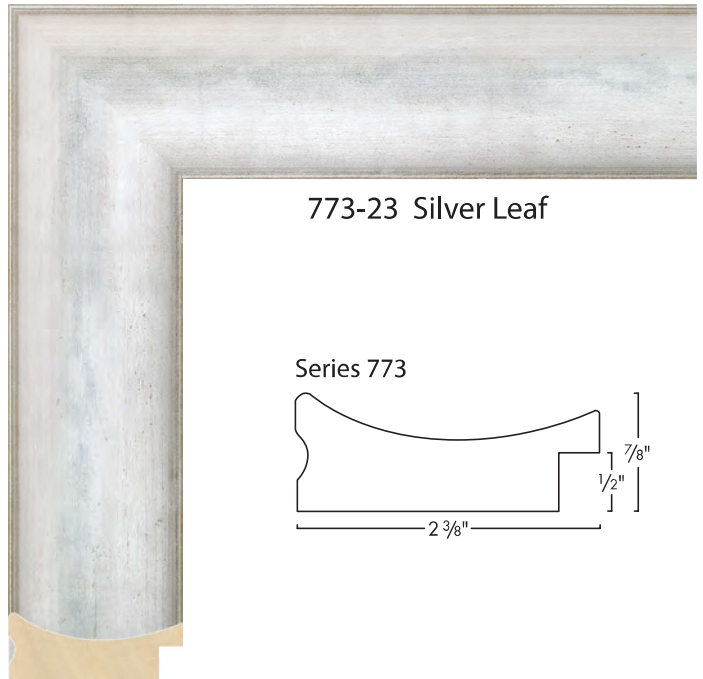

Series 208

208-210 Antique Gold & Distressed Black back

406-23 Silver Lattice Pattern with Black Scratch & Black outer side

Series 406

773-23 Silver Leaf

Series 773

Modern

WOOD