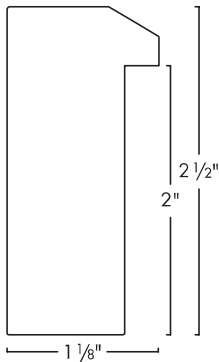

Shadow Boxes

Series 427