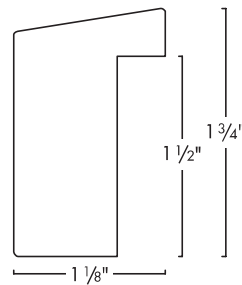

Shadow Boxes

403-23 Warm Silver

403-28 Truffle

403-29 Black

403-33 Stainless Steel
w/Black Back

Series 403