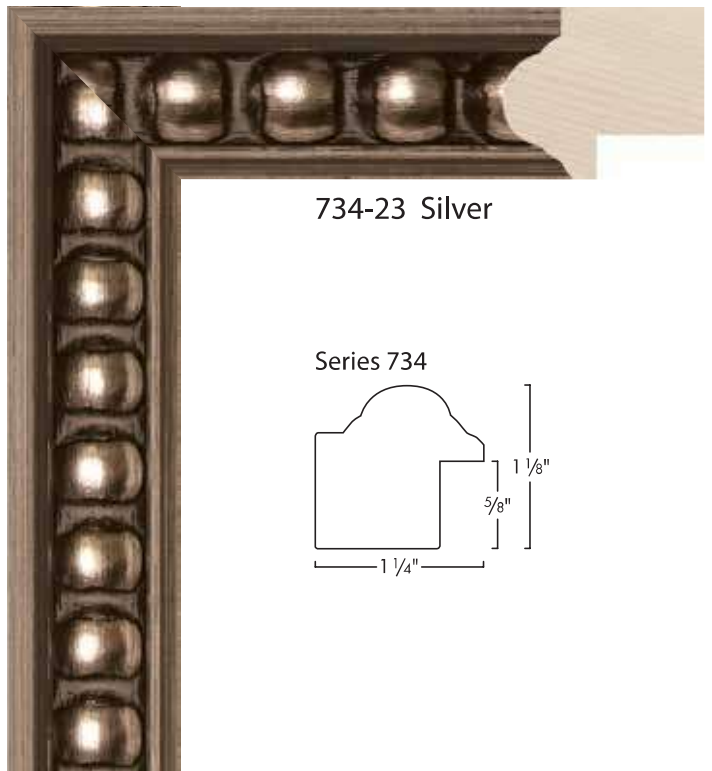

734-23 Silver