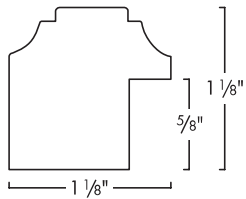

Traditional

WOOD

Series 276