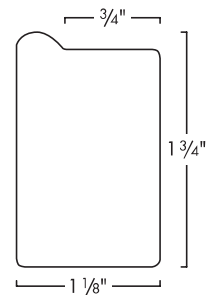

Series 353

Series 352