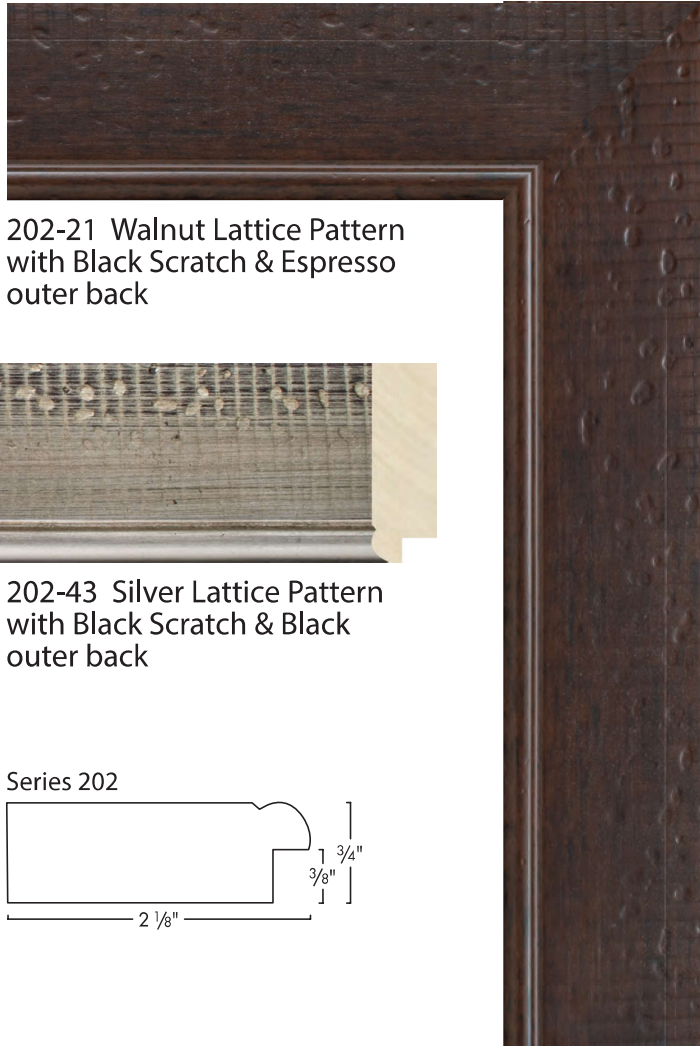

201-28 Grey with Scratched Pattern on outer edge

Series 201

Contemporary

WOOD

202-21 Walnut Lattice Pattern with Black Scratch & Espresso outer back

202-43 Silver Lattice Pattern with Black Scratch & Black outer back