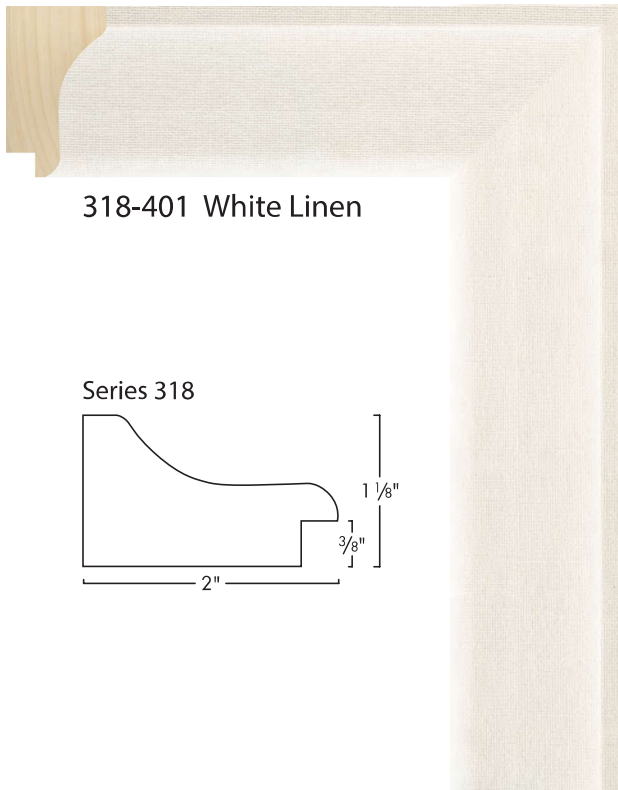

318-401 White Linen