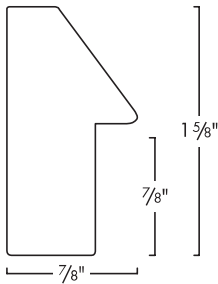

Also available in Series 297