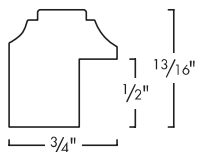

Also available in Series 275